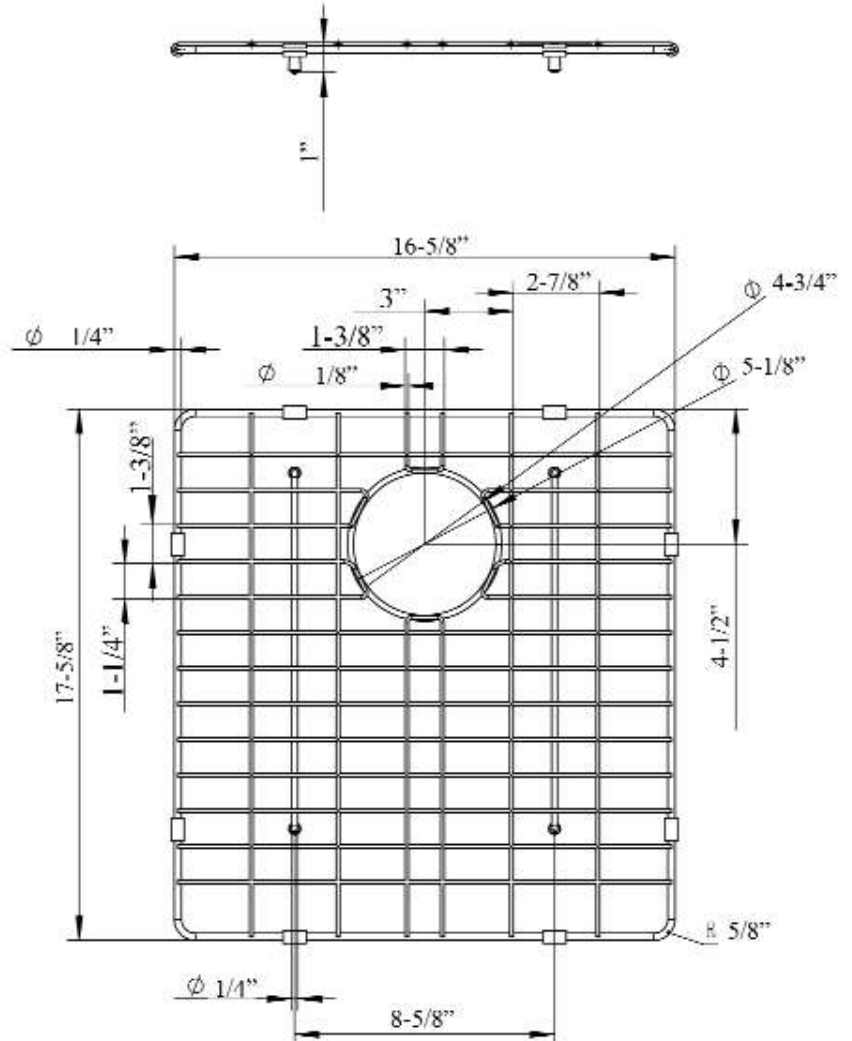

# KSSDB2536 WIRE GRID

Cat. No.  
KSSDB2536-WIRE

## Features:

- ▶ Fits bottom of KSSDB2536 double bowl farmer sink (sink has equal bowls)
- ▶ Rubber Feet Covers Included

### Each Basin Wire Grid

W: 16-<sup>5</sup>/<sub>8</sub>"  
D: 17-<sup>5</sup>/<sub>8</sub>"  
H: 1"

Drain Hole: 4-<sup>3</sup>/<sub>4</sub>"

Dimensions and specifications subject to change without notice